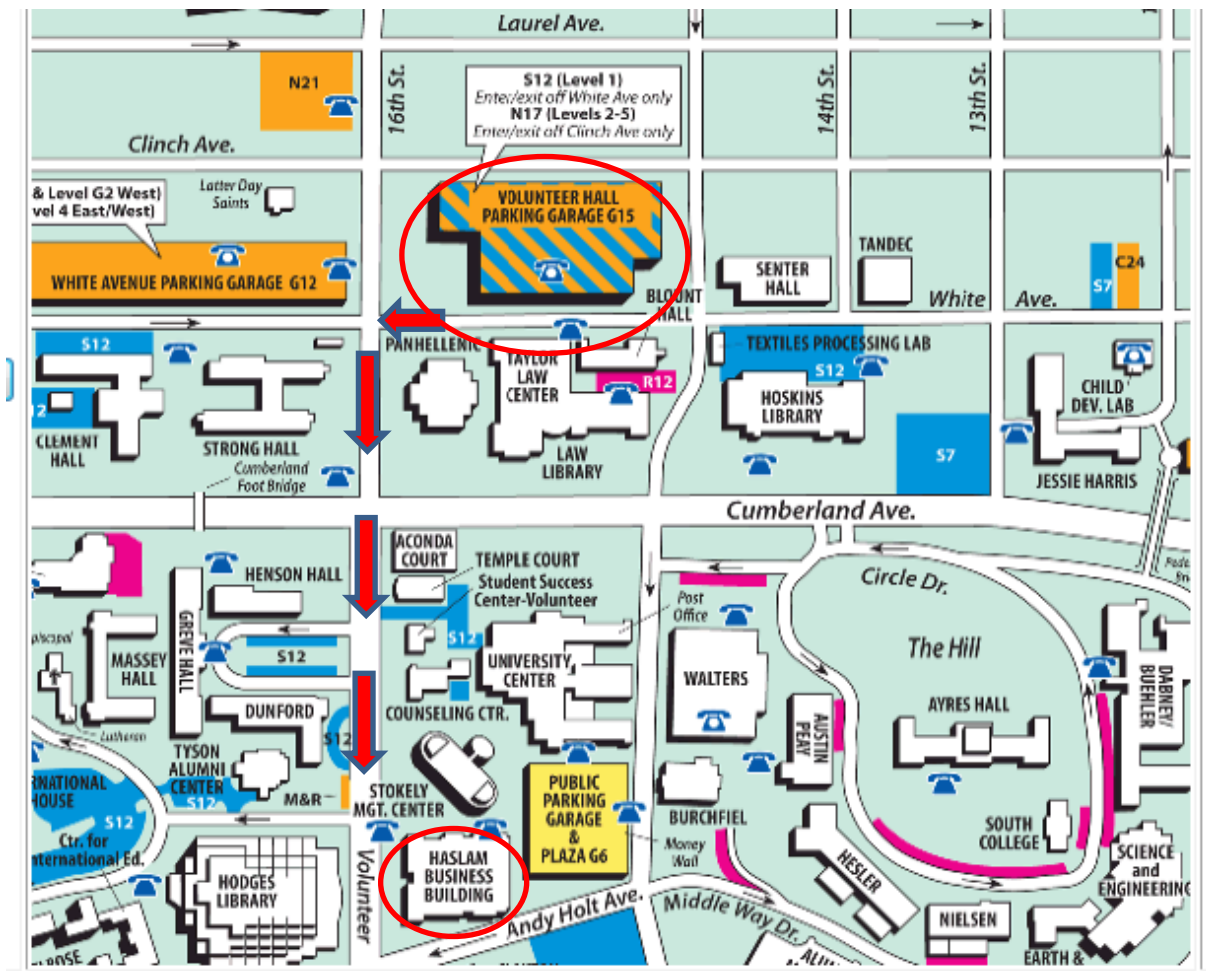

## Parking Directions for the Volunteer Hall Parking Garage

If you are driving to campus, please be aware that parking is somewhat limited. For your convenience, you may want to park at the Vol Hall (Public Parking) Garage on White Avenue. Only use the entrance that is located on White Avenue. This garage is two blocks from the Haslam Business Building. Please bring your parking ticket to the MBA Office to be stamped for courtesy parking.

Once you have parked:

- Turn right out of the garage (towards Sixteenth Street).
- Turn left onto Sixteenth Street, and follow it two blocks. Sixteenth Street will become Volunteer Boulevard.
- The Haslam Business Building is the gorgeous new building at the end of the second block (on the left hand side of the road). When you enter the building from Volunteer Boulevard, you'll be on the third floor in the Atrium.
- Proceed forward, and the elevators will be about halfway down the hall. The MBA office is on the fifth floor. Turn away from the windows as you exit the elevator, and our office is at the end of the hall.

Please let the MBA Office (865-974-5033) know if you need additional information. Driving directions to the Volunteer Hall Parking Garage can be found at <http://mba.cba.utk.edu/quick-links/directions-parking.asp>.